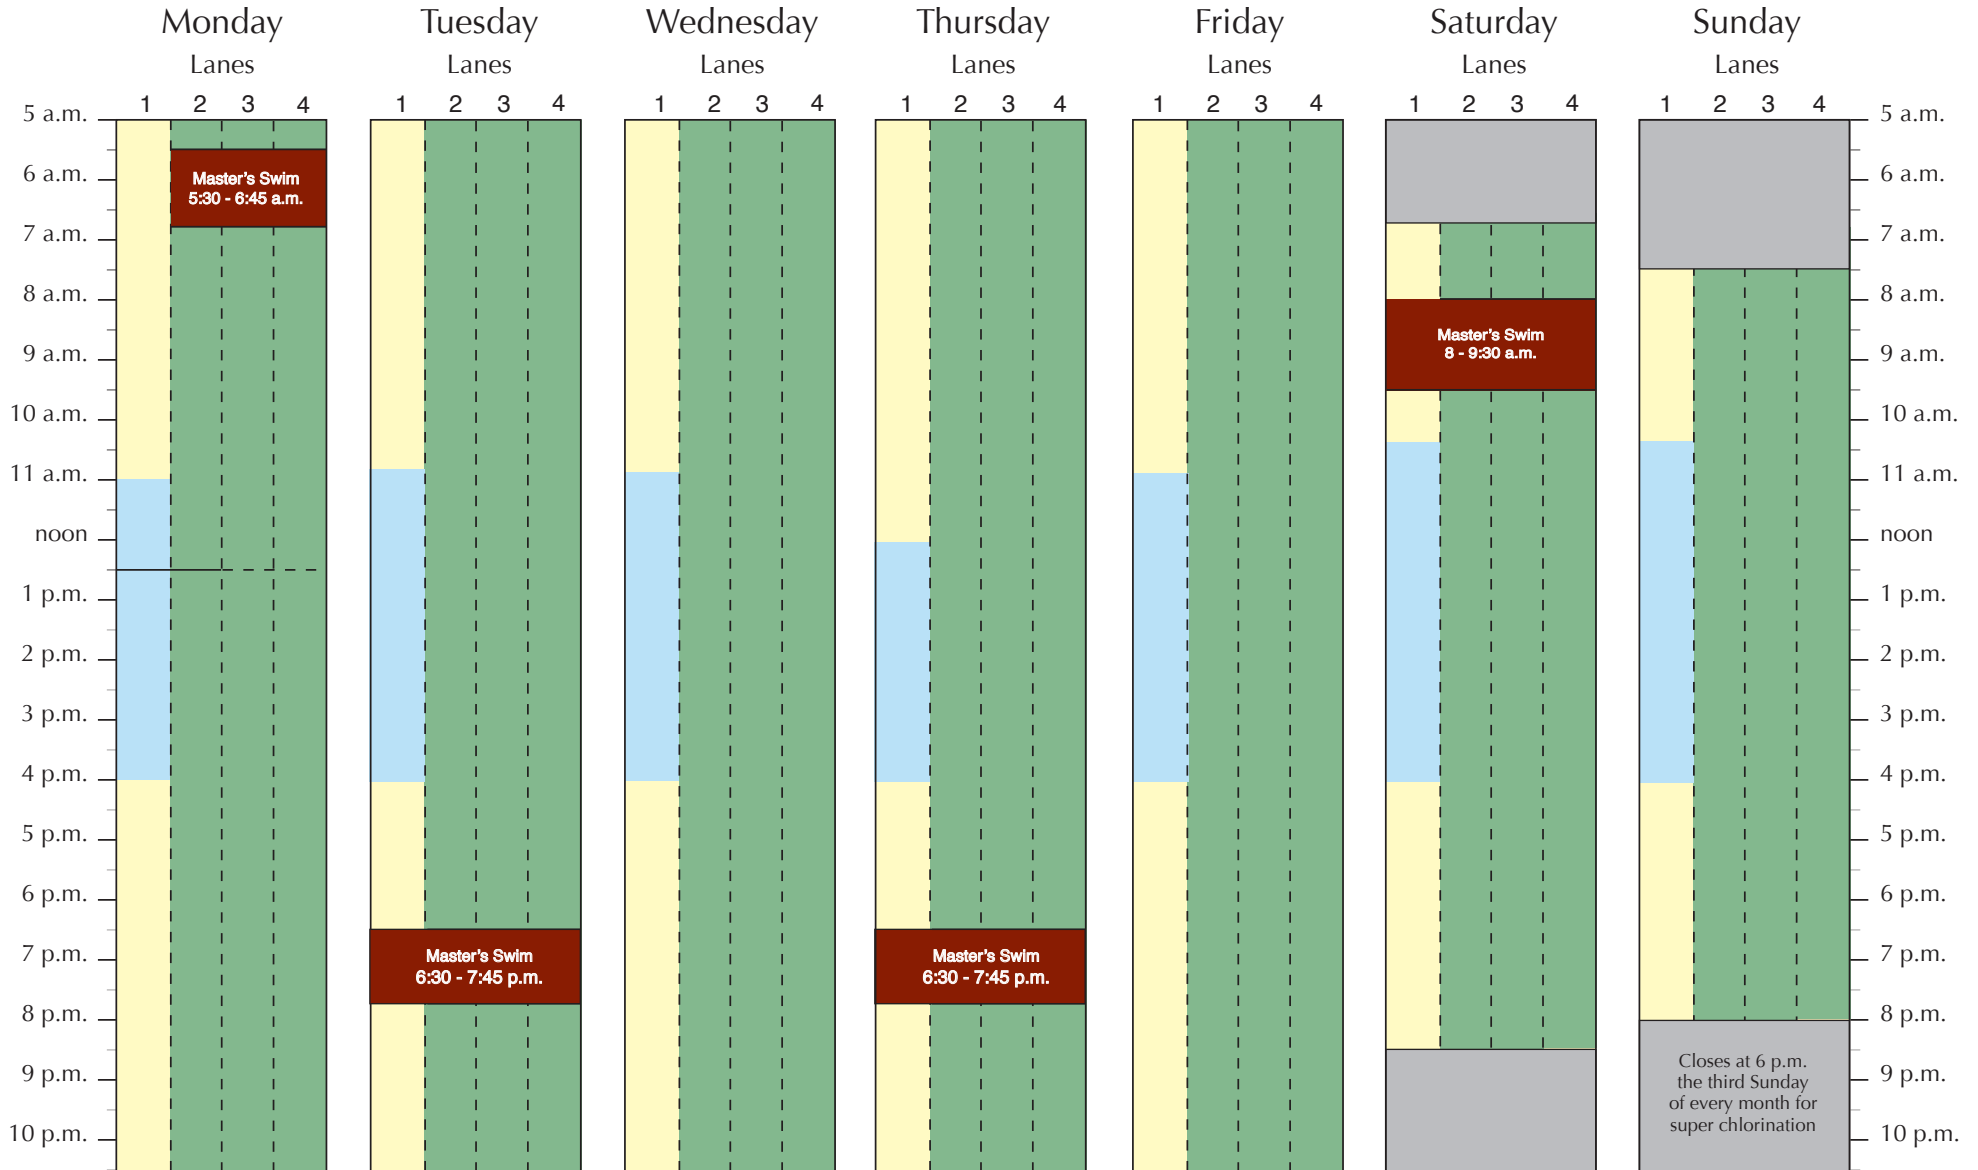

NORTH OUTDOOR POOL SCHEDULE

Indicates circle swimming lane availability	Indicates lap swimming lane availability	Indicates open lane availability	Indicates classes occupying lane	It may be necessary to use pool for water exercise classes	It may be necessary during extreme temperatures to make additional lanes available to sunbathers