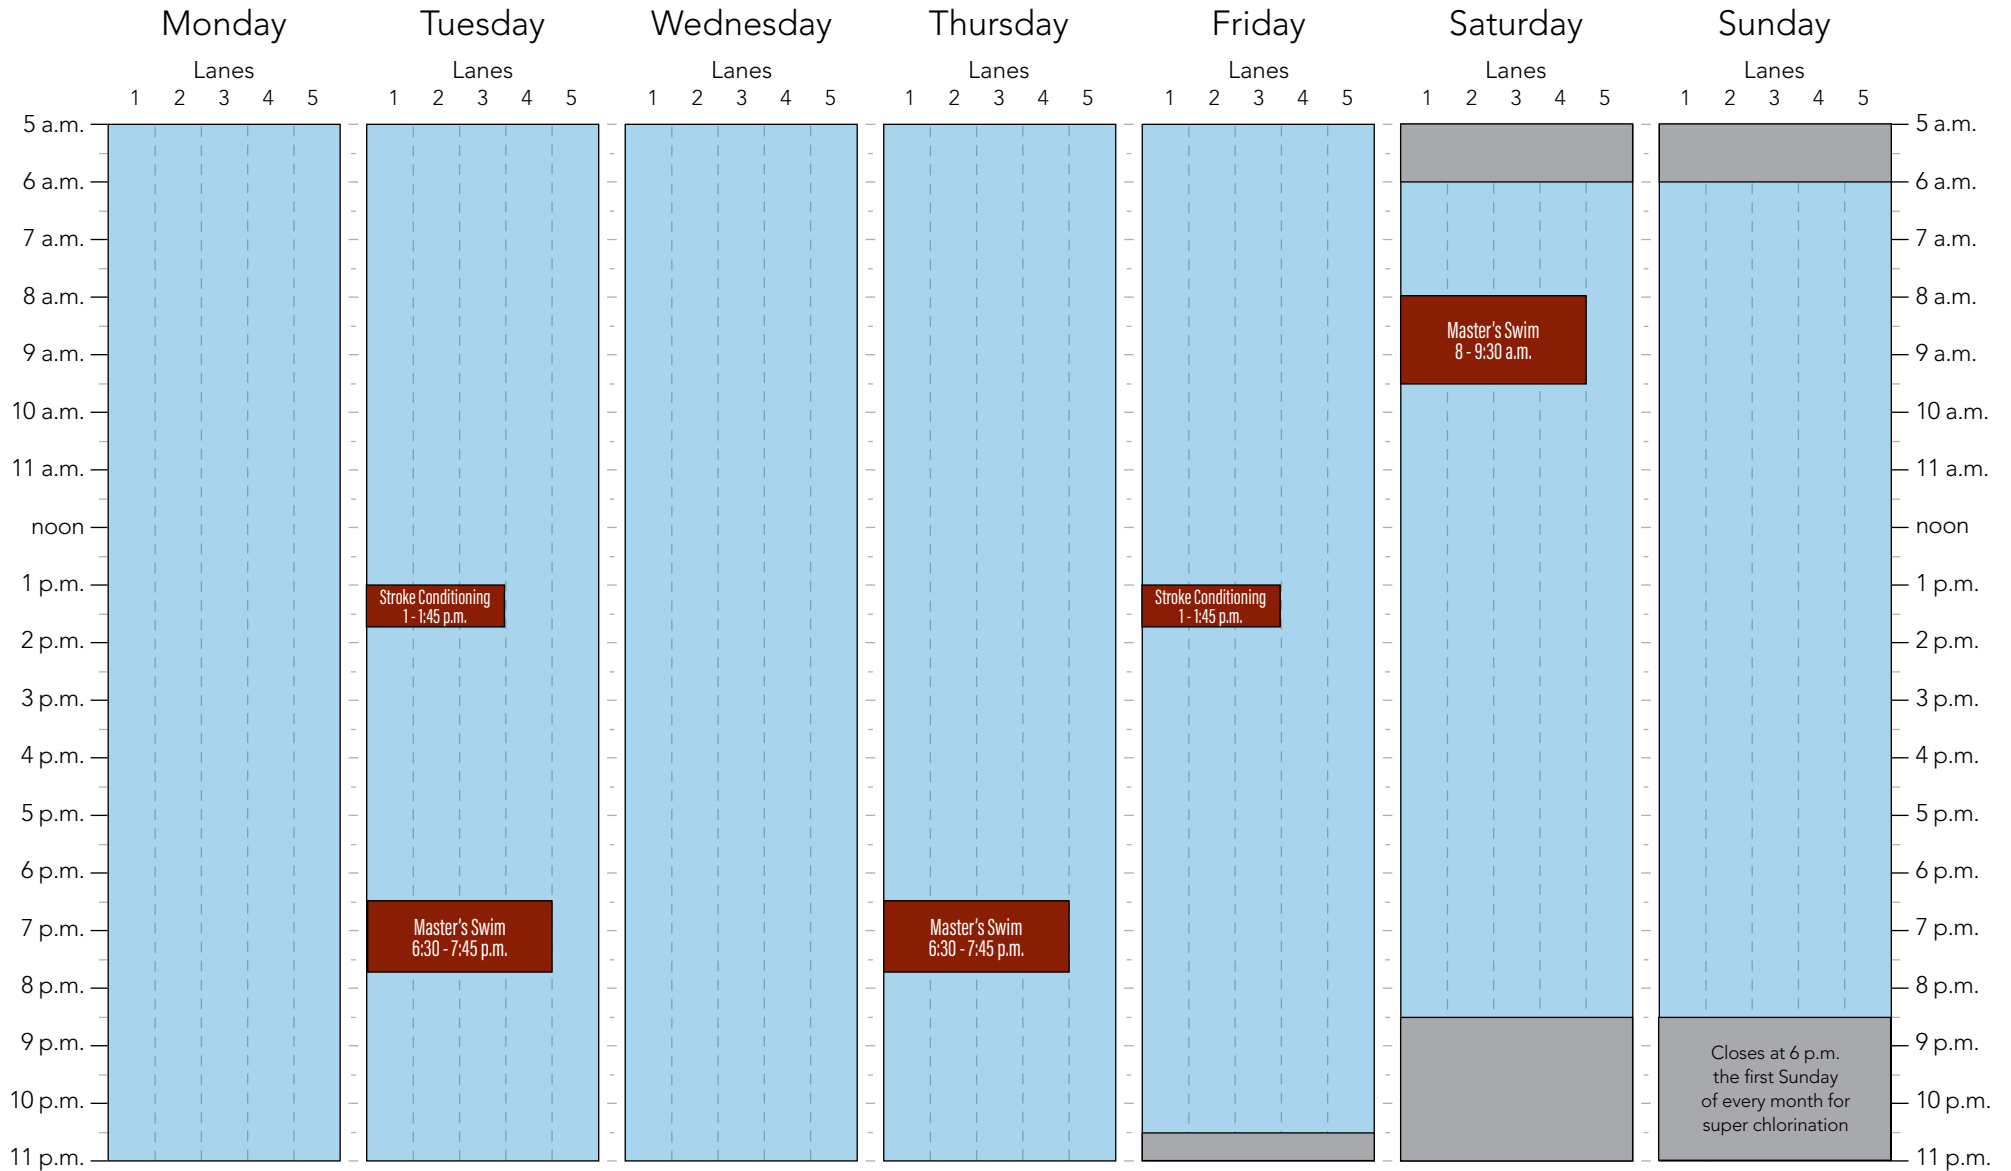

FIRST LEVEL POOL SCHEDULE

Indicates swim instruction & lap lane space

Indicates classes occupying lane