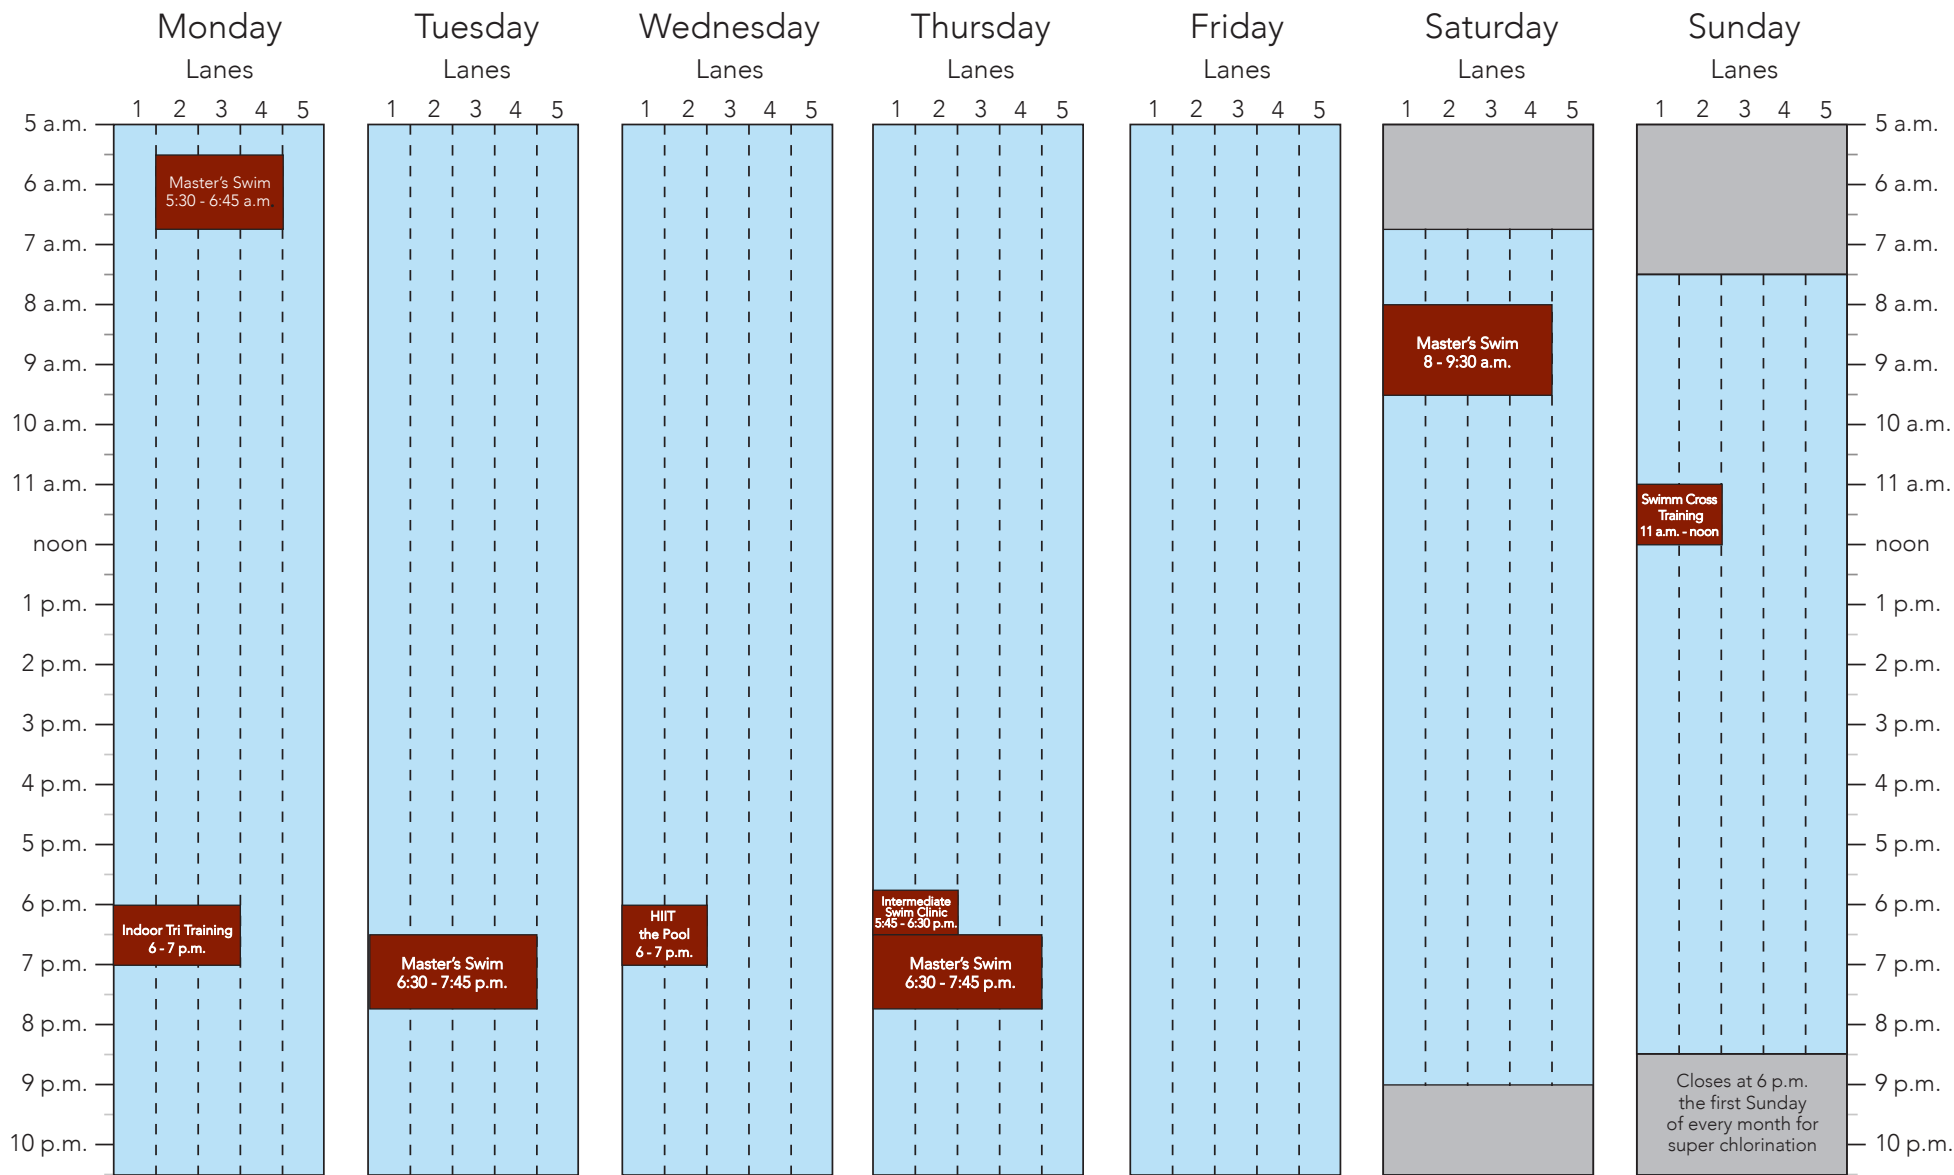

FIRST LEVEL INDOOR POOL SCHEDULE

 Indicates swim instruction and lap lane space
  Indicates classes occupying lane